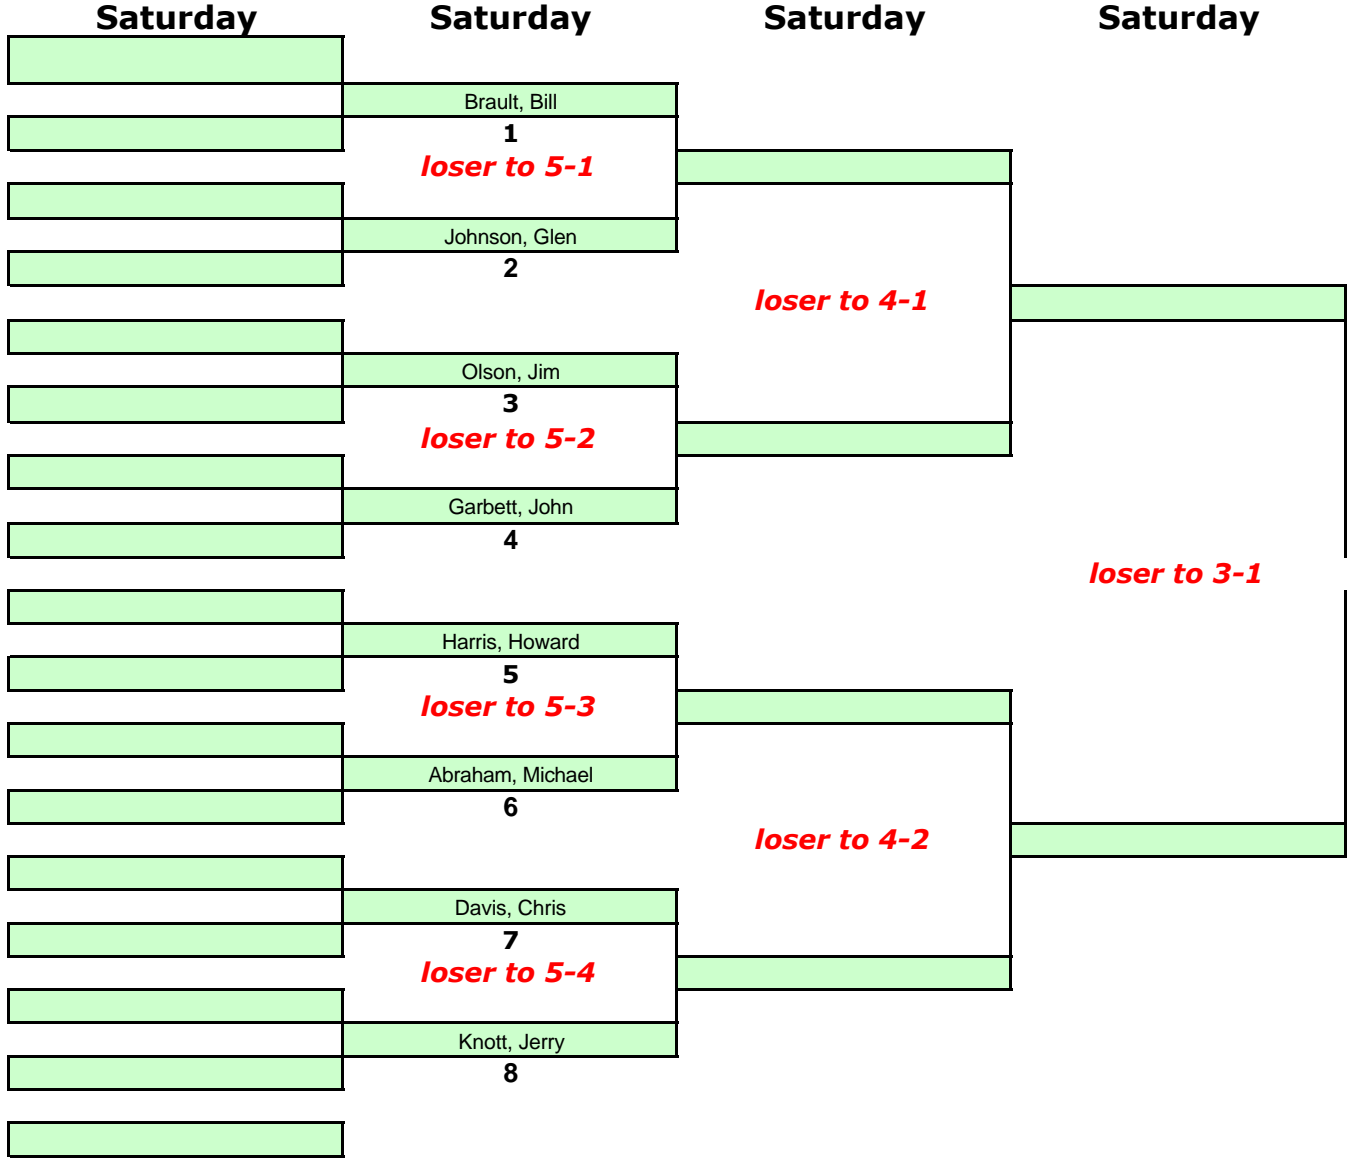

Championship Bracket

S
A
N
F
R
A
N
C
I
S
C
O

OAKLAND

R
O
S
S
M
O
O
R

ALL SUNDAY MATCHES WILL BE HELD AT THE ROSSMOOR GREENS

Sunday
2008 Men's Singles

Sunday

Sunday

1st

2nd

3rd

4th

loser to 2-1

loser to 1-1

loser to 2-2

1st Place

2nd Place

loser to 1-2

loser to 2-4

1-1

3rd place

4th place

1-2