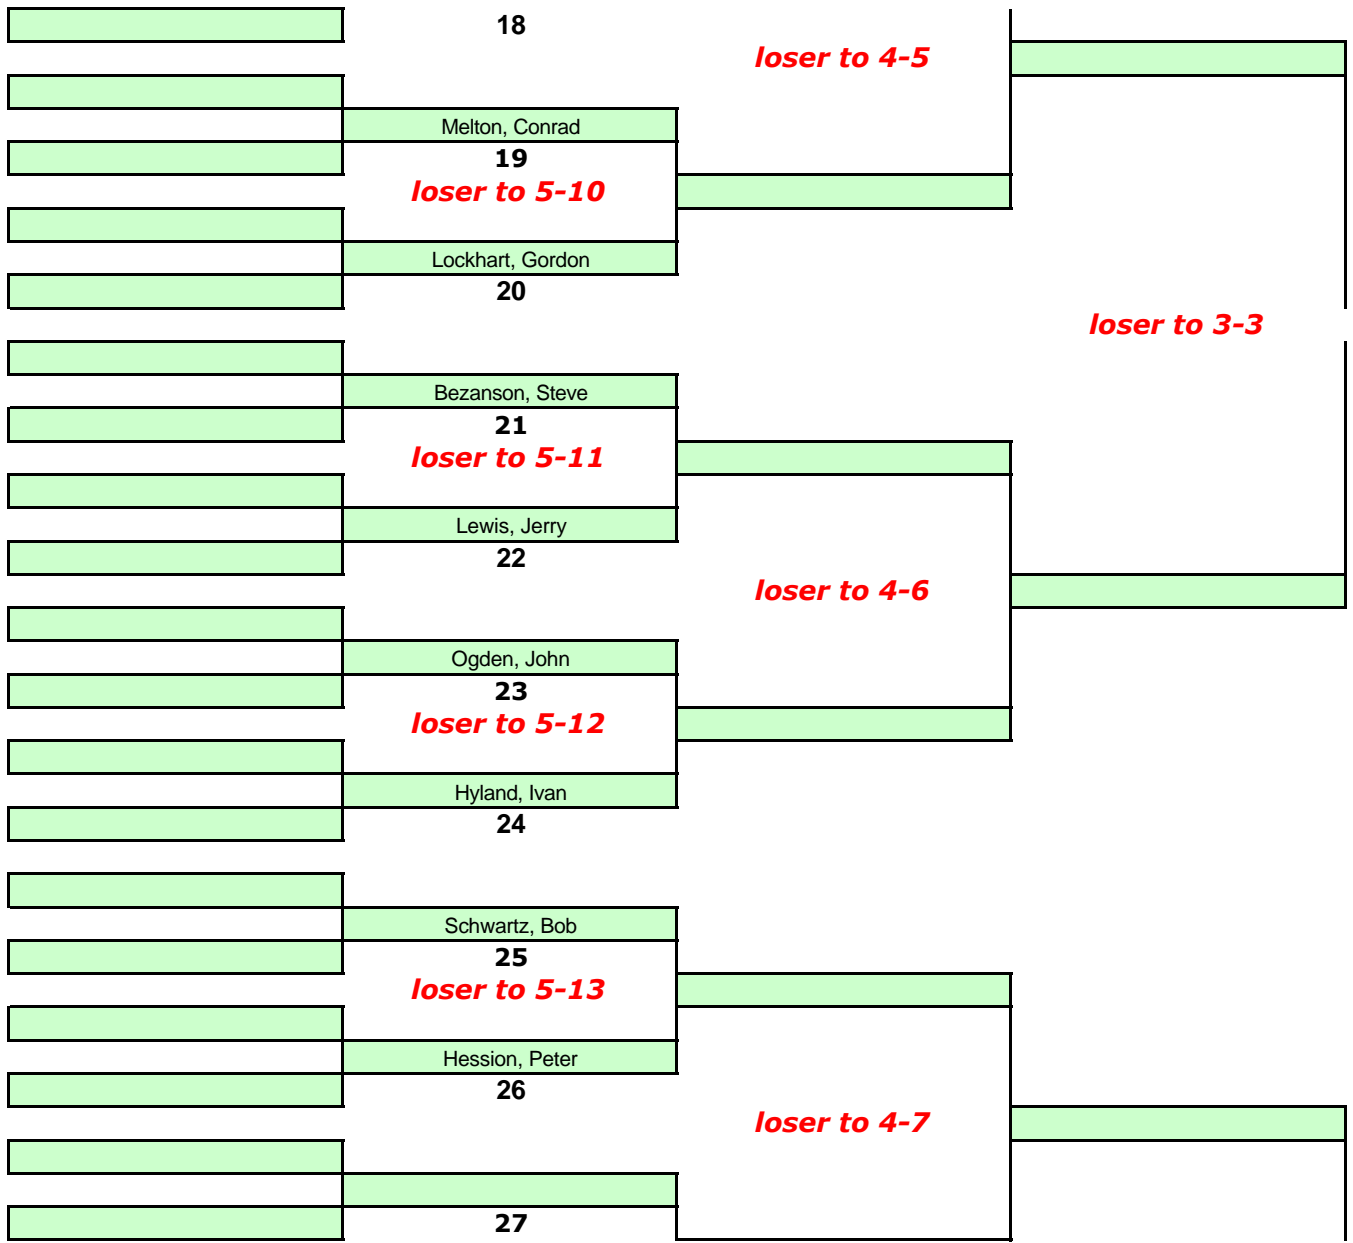

Championship Bracket

S
A
N
F
R
A
N
C
I
S
C
O

OAKLAND

R
O
S
S
M
O
O
R

ALL SUNDAY MATCHES WILL BE HELD AT THE ROSSMOOR GREENS

Sunday
2008 Men's Singles

Sunday

Sunday

1st

2nd

3rd

4th

loser to 2-1

loser to 1-1

loser to 2-2

1st Place

2nd Place

loser to 1-2

loser to 2-4

1-1

3rd place

4th place

1-2