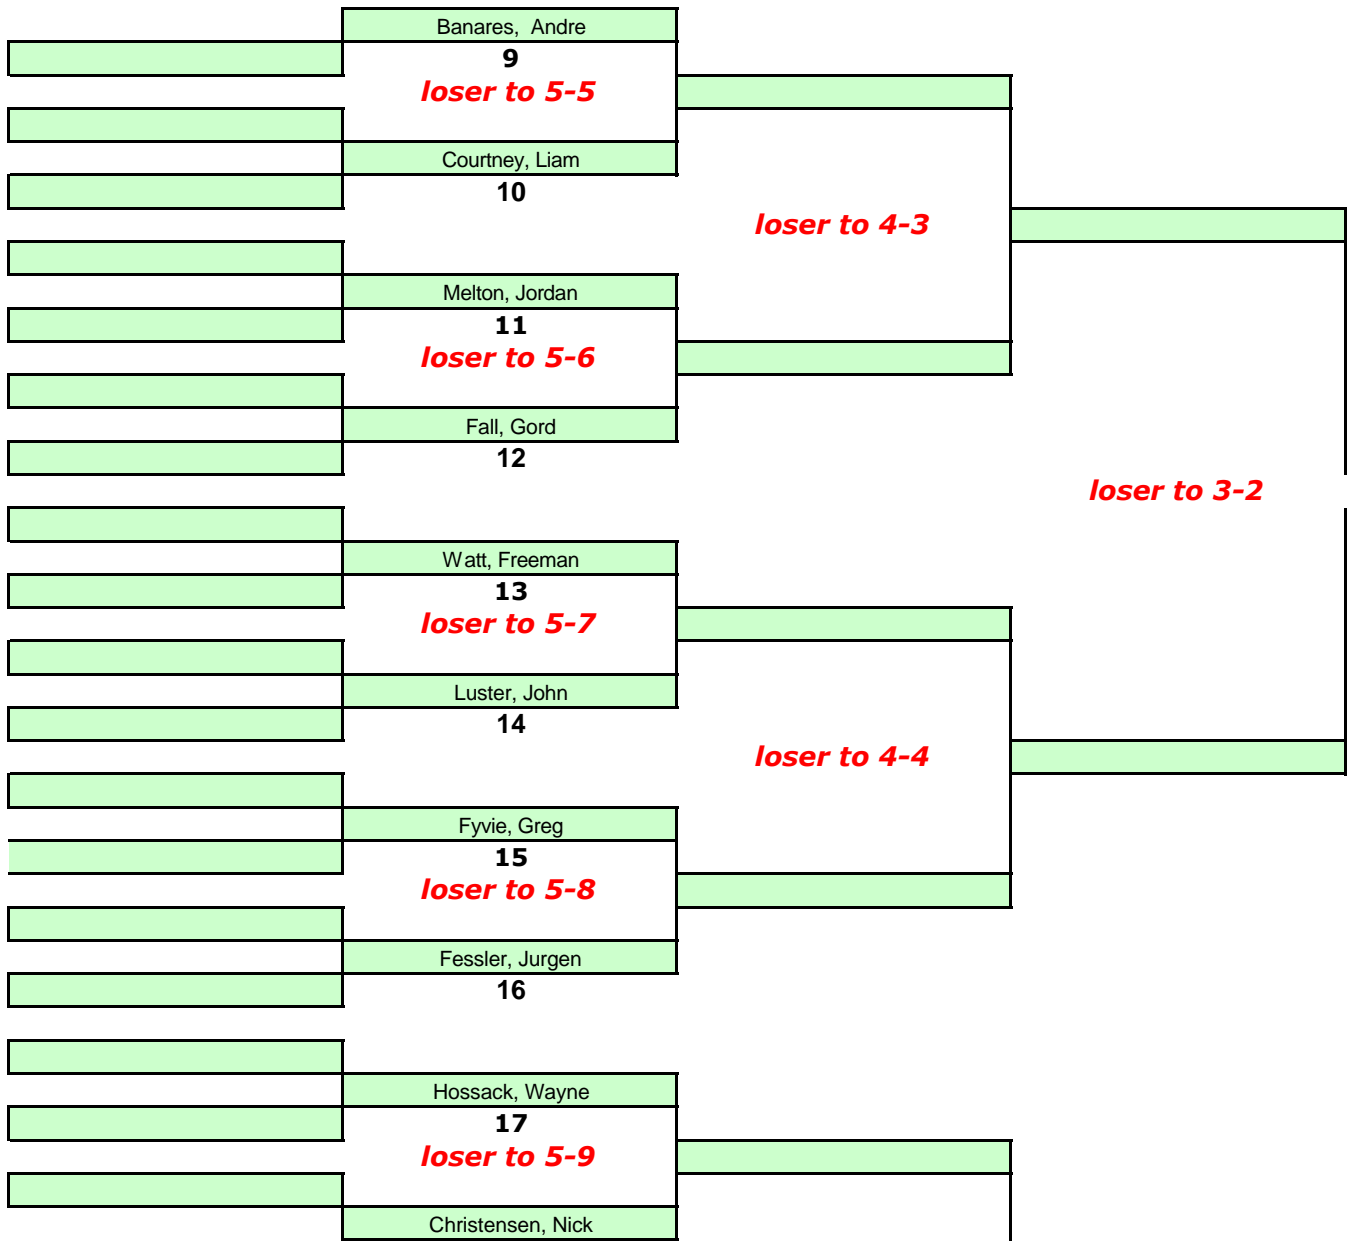

Championship Bracket

S
A
N
F
R
A
N
C
I
S
C
O

OAKLAND

R
O
S
S
M
O
O
R

ALL SUNDAY MATCHES WILL BE HELD AT THE ROSSMOOR GREENS

Sunday
2008 Men's Singles

Sunday

Sunday

1st

2nd

3rd

4th

loser to 2-1

loser to 1-1

loser to 2-2

1st Place

2nd Place

loser to 1-2

loser to 2-4

1-1

3rd place

4th place

1-2