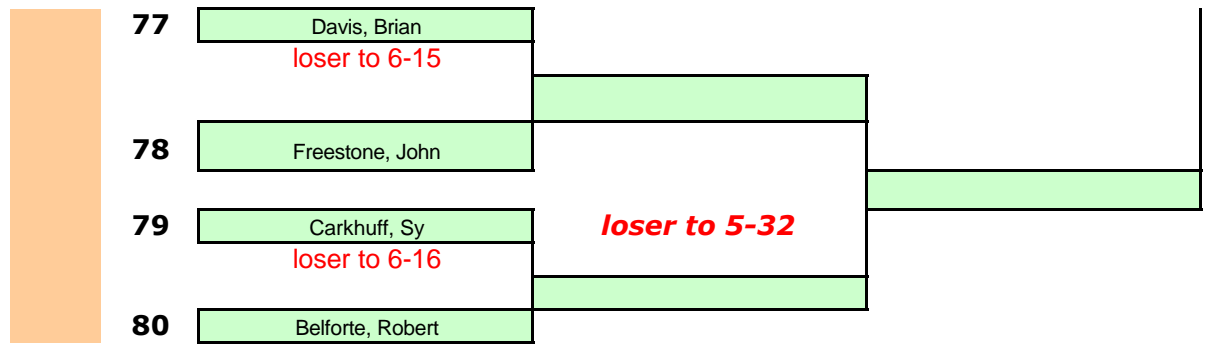

Championship Bracket

S
A
N
F
R
A
N
C
I
S
C
O

OAKLAND

R
O
S
S
M
O
O
R

ALL SUNDAY MATCHES WILL BE HELD AT THE ROSSMOOR GREENS

Sunday
2008 Men's Singles

Sunday

Sunday

1st

2nd

3rd

4th

loser to 2-1

loser to 1-1

loser to 2-2

1st Place

2nd Place

loser to 1-2

loser to 2-4

1-1

3rd place

4th place

1-2