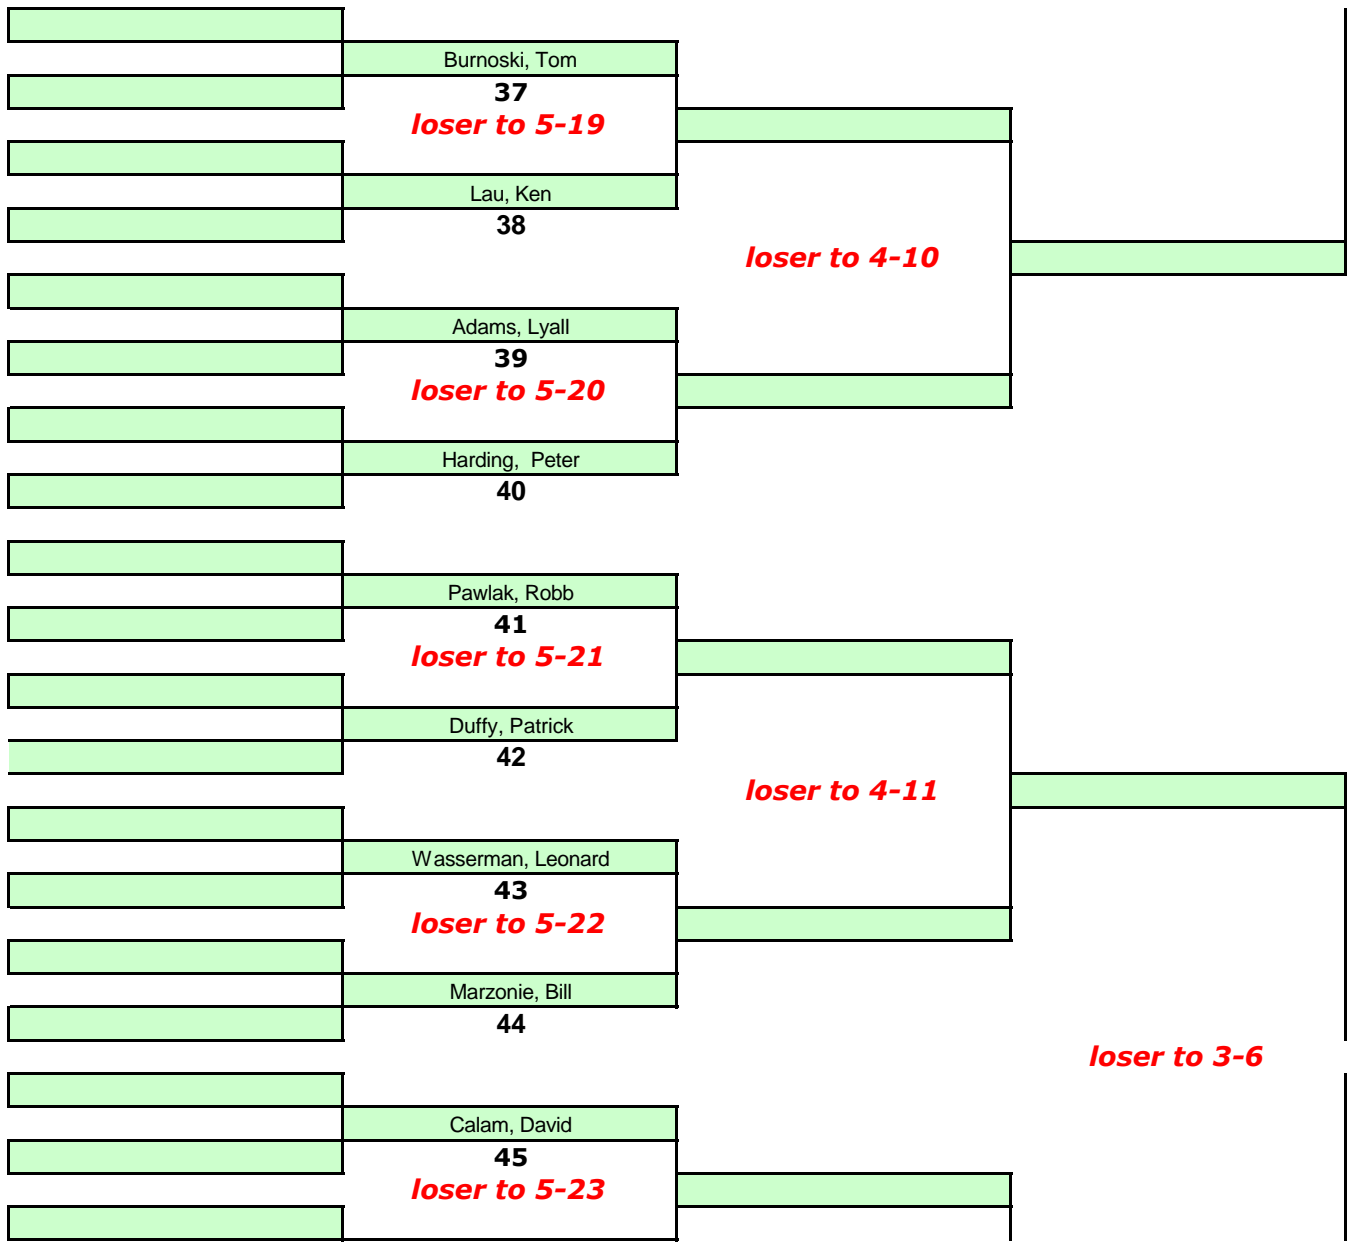

Championship Bracket

S
A
N
F
R
A
N
C
I
S
C
O

OAKLAND

R
O
S
S
M
O
O
R

ALL SUNDAY MATCHES WILL BE HELD AT THE ROSSMOOR GREENS

Sunday
2008 Men's Singles

Sunday

Sunday

1st

2nd

3rd

4th

loser to 2-1

loser to 1-1

loser to 2-2

1st Place

2nd Place

loser to 1-2

loser to 2-4

1-1

3rd place

4th place

1-2