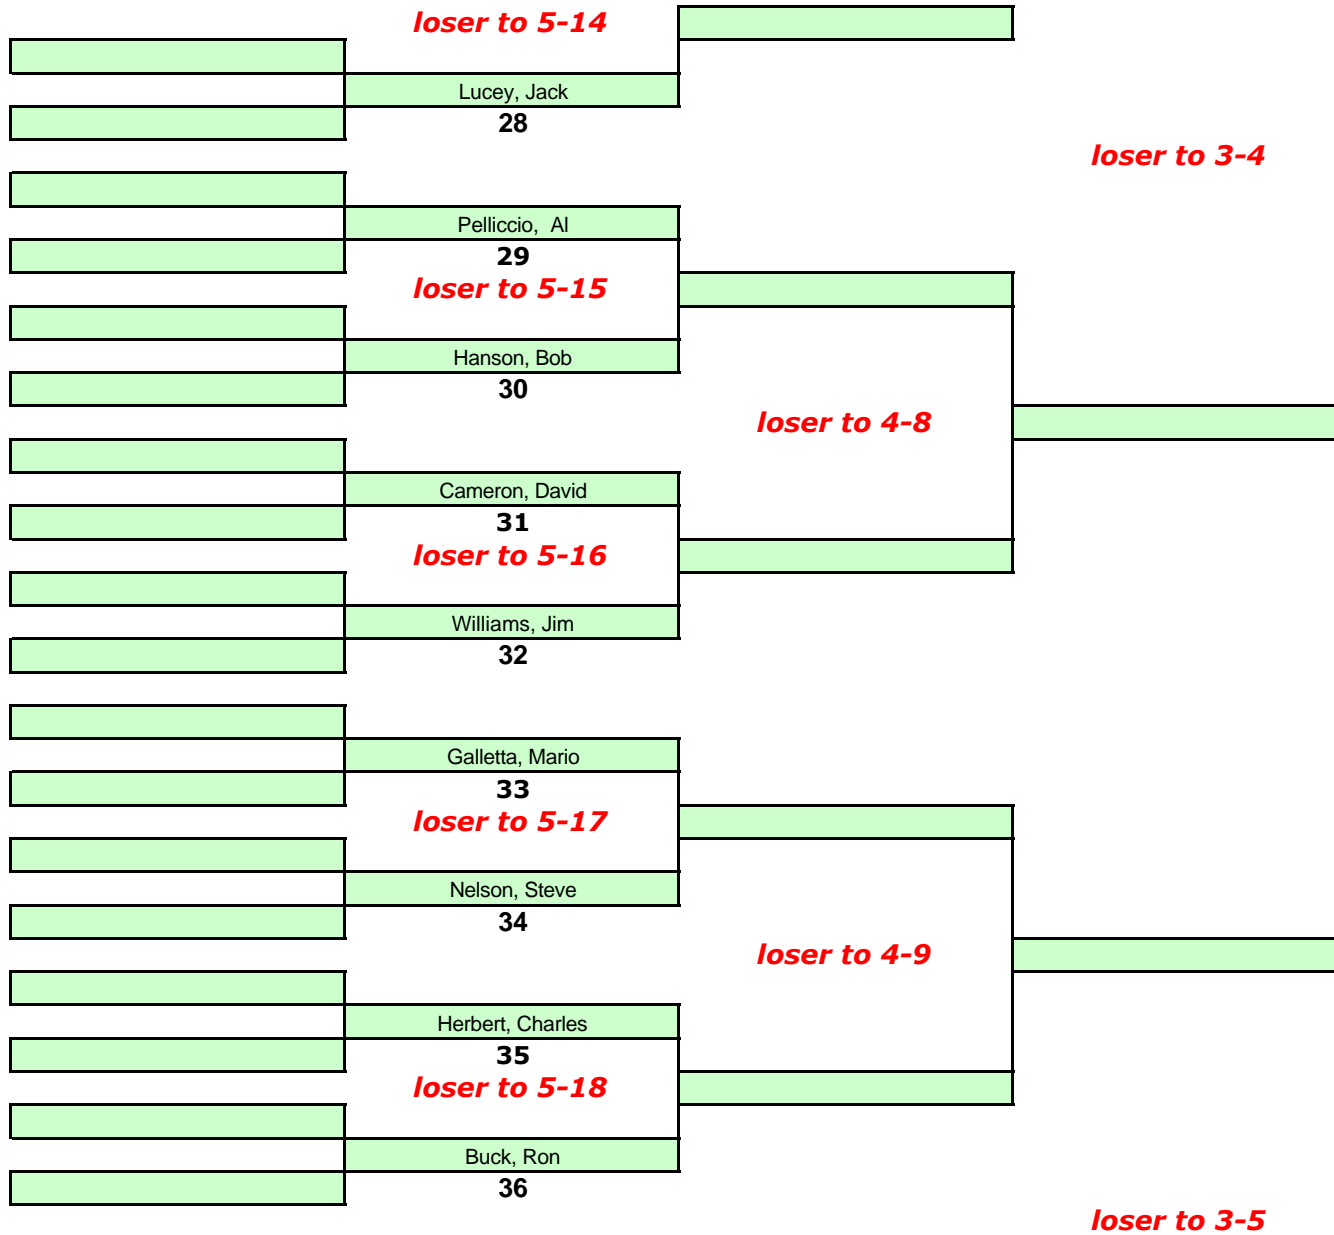

Championship Bracket

S
A
N
F
R
A
N
C
I
S
C
O

OAKLAND

R
O
S
S
M
O
O
R

ALL SUNDAY MATCHES WILL BE HELD AT THE ROSSMOOR GREENS

Sunday
2008 Men's Singles

Sunday

Sunday

1st

2nd

3rd

4th

loser to 2-1

loser to 1-1

loser to 2-2

1st Place

2nd Place

loser to 1-2

loser to 2-4

1-1

3rd place

4th place

1-2