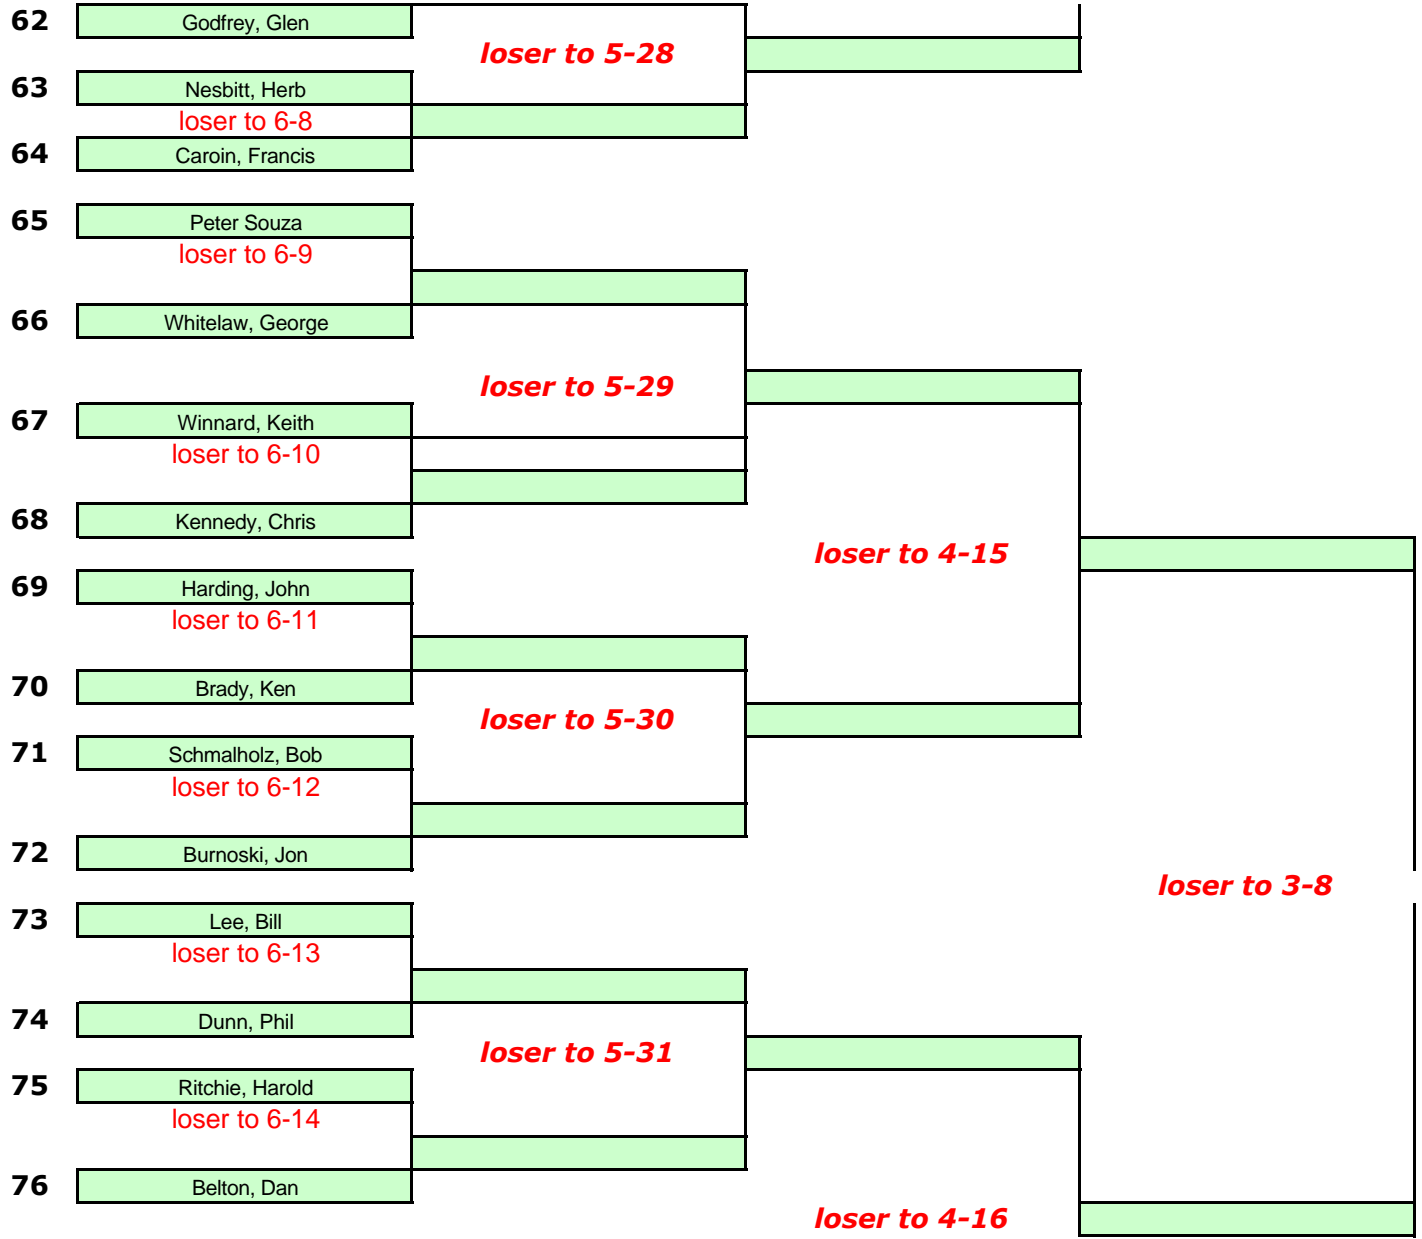

Championship Bracket

S
A
N
F
R
A
N
C
I
S
C
O

OAKLAND

R
O
S
S
M
O
O
R

ALL SUNDAY MATCHES WILL BE HELD AT THE ROSSMOOR GREENS

Sunday
2008 Men's Singles

Sunday

Sunday

1st

2nd

3rd

4th

loser to 2-1

loser to 1-1

loser to 2-2

1st Place

2nd Place

loser to 1-2

loser to 2-4

1-1

3rd place

4th place

1-2