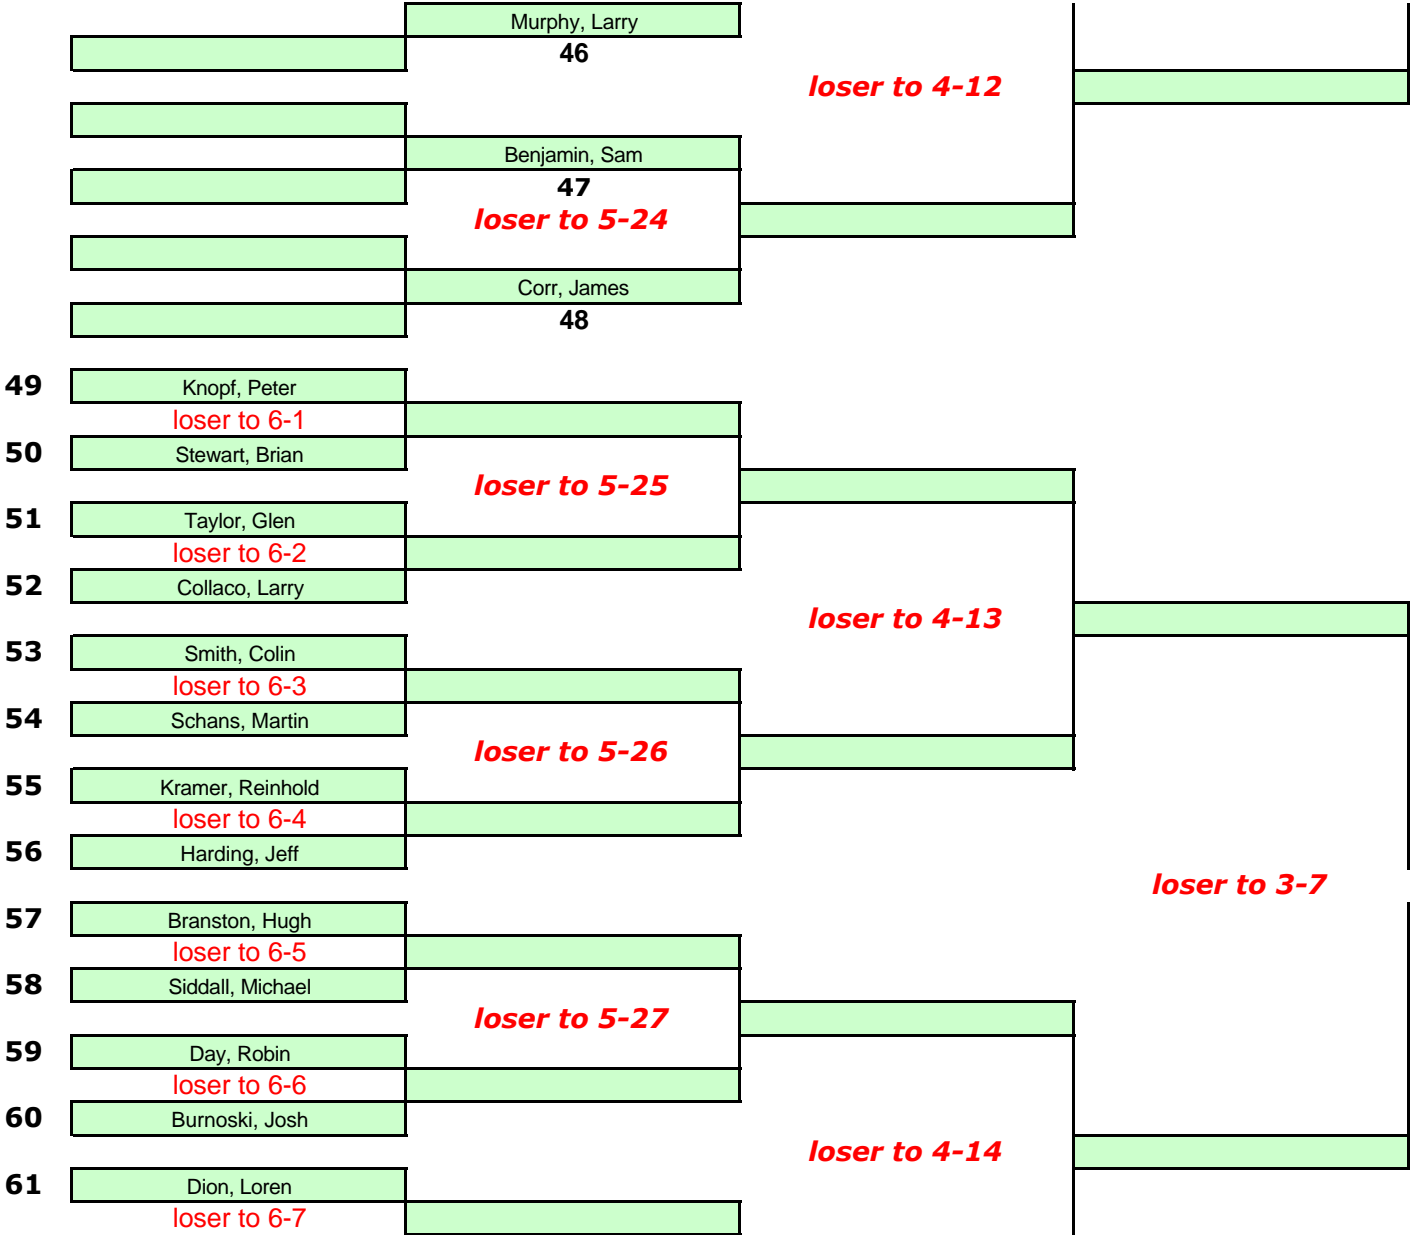

Championship Bracket

S
A
N
F
R
A
N
C
I
S
C
O

OAKLAND

R
O
S
S
M
O
O
R

ALL SUNDAY MATCHES WILL BE HELD AT THE ROSSMOOR GREENS

Sunday
2008 Men's Singles

Sunday

Sunday

1st

2nd

3rd

4th

loser to 2-1

loser to 1-1

loser to 2-2

1st Place

2nd Place

loser to 1-2

loser to 2-4

1-1

3rd place

4th place

1-2