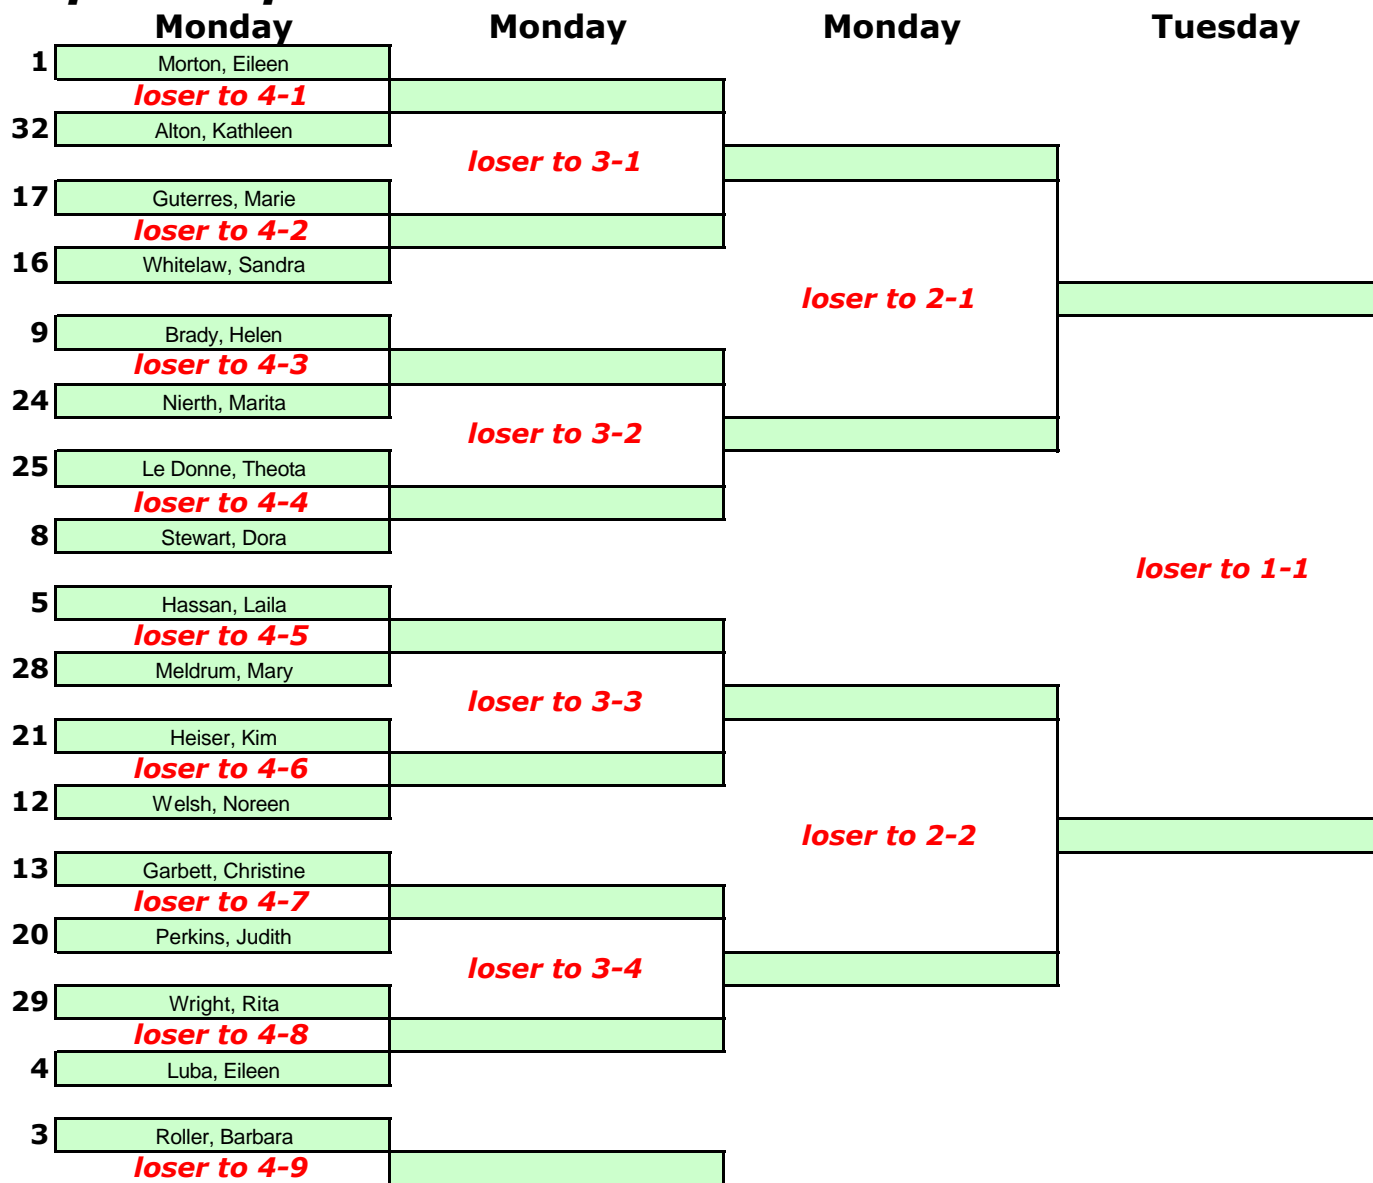

Championship Bracket

Day One

R
O
S
S
M
O
O
R

ALL MATCHES AT ROSSMOOR

2008 Women's Pairs
Tuesday

- 1st** _____
- 2nd** _____
- 3rd** _____
- 4th** _____

1-1