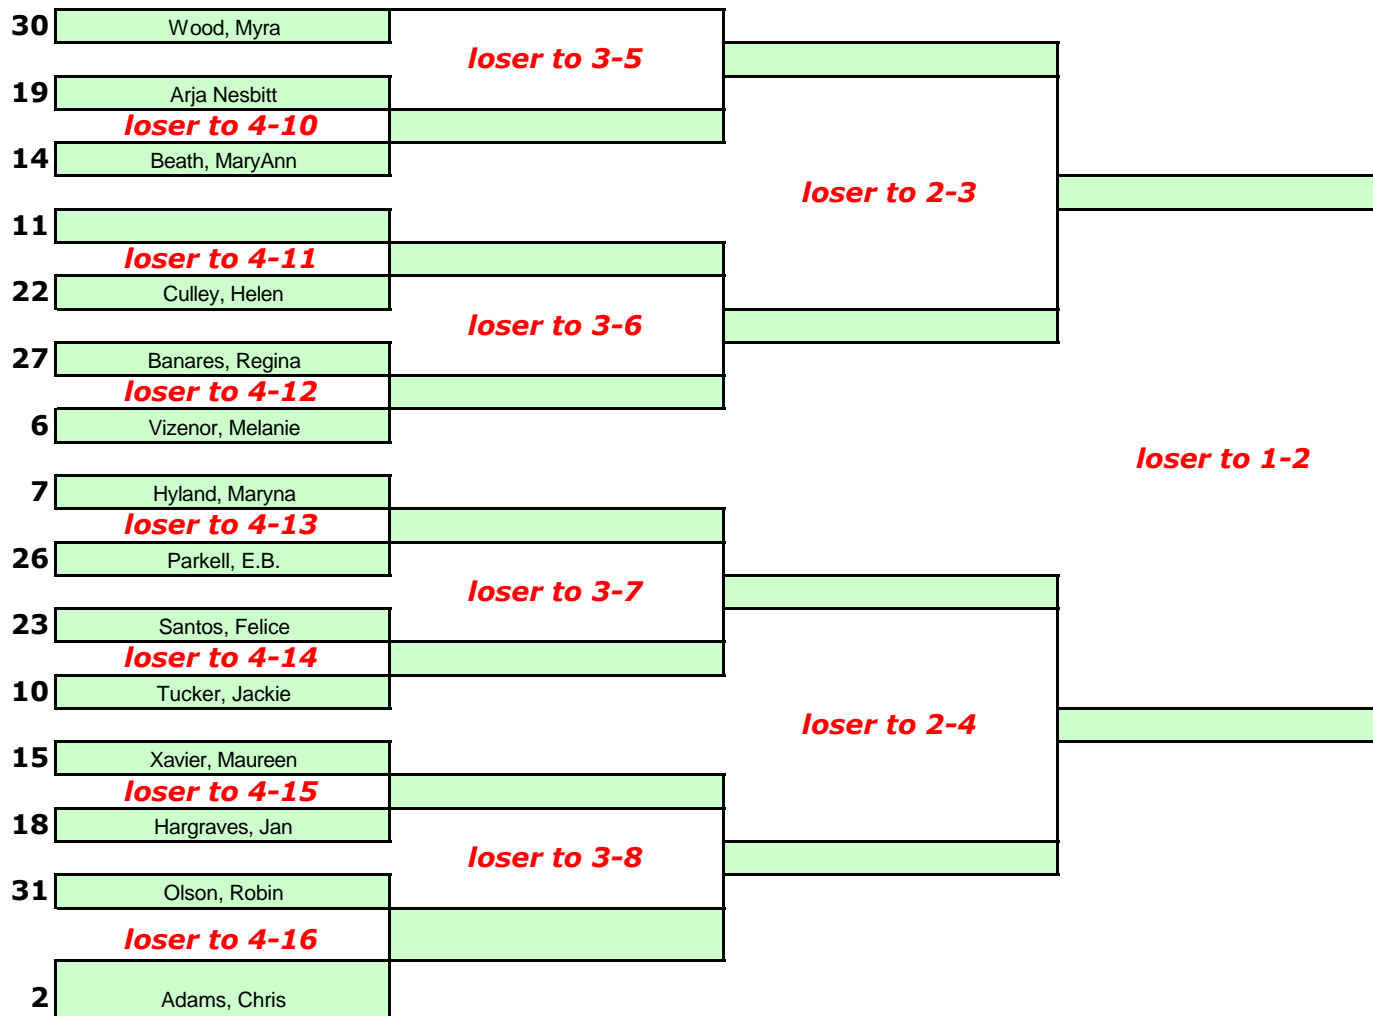

Championship Bracket

Day One

R
O
S
S
M
O
O
R

ALL MATCHES AT ROSSMOOR

2008 Women's Pairs
Tuesday

- 1st** _____
- 2nd** _____
- 3rd** _____
- 4th** _____

1-1