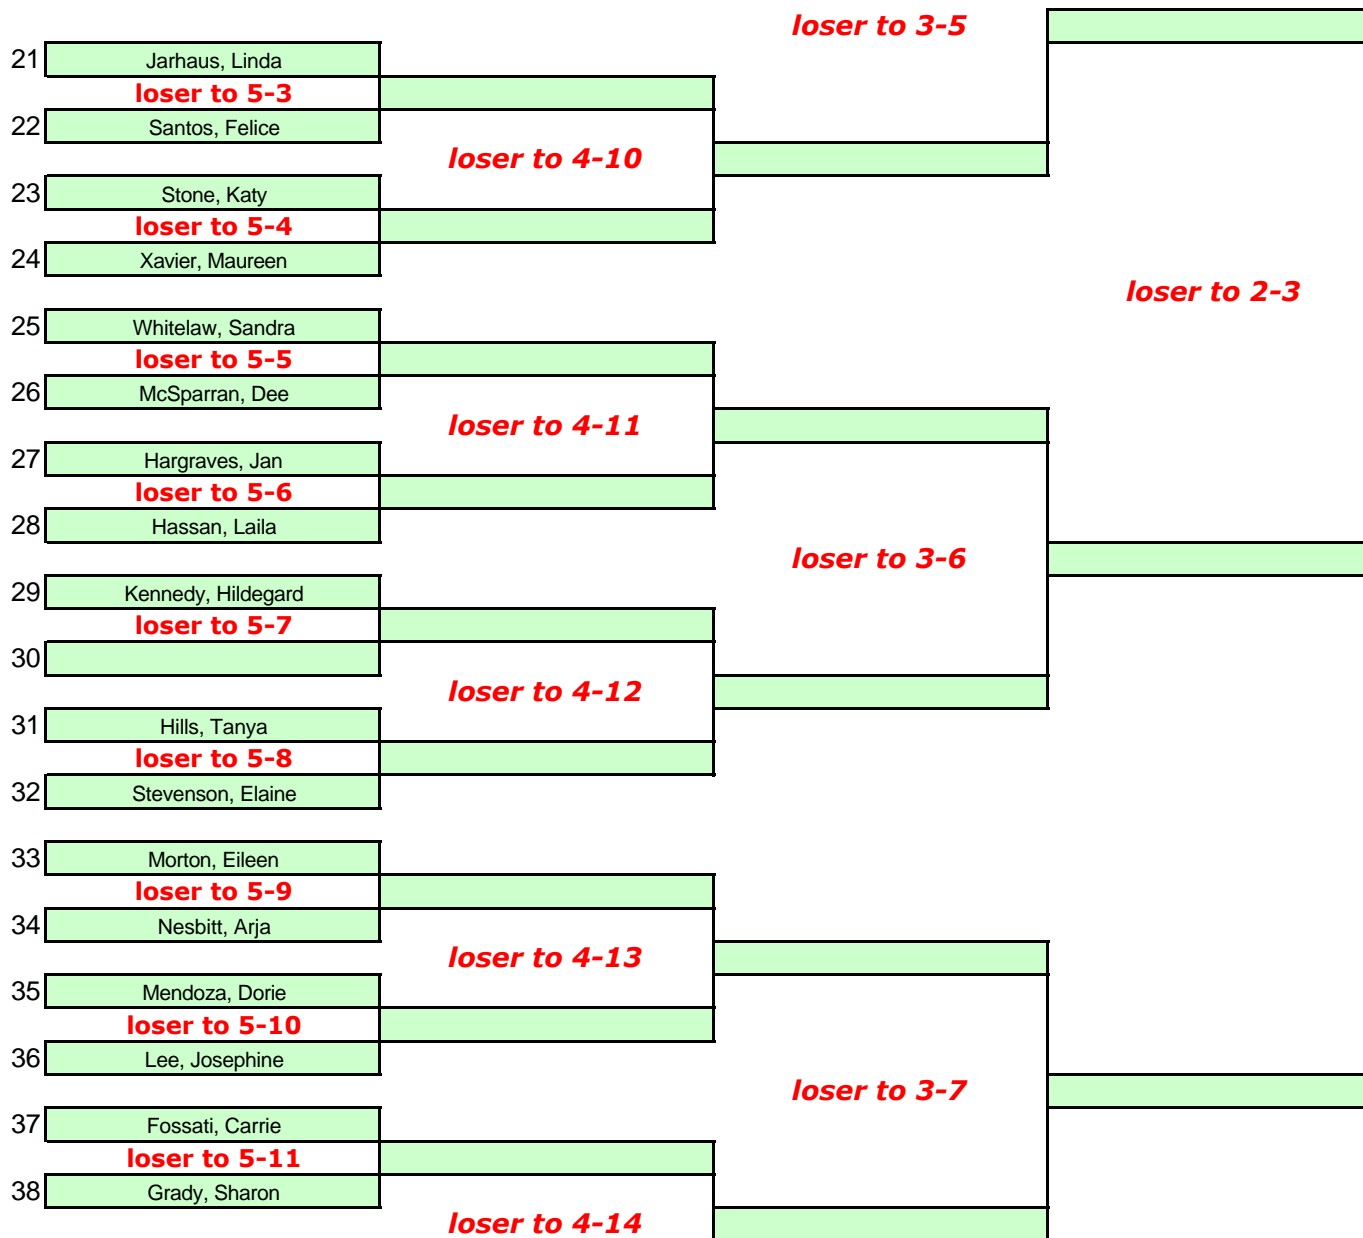

Championship Bracket

2008 Womens Singl

Day One

O
A
K
L
A
N
D

**M
O
O
R**

ALL THURSDAY MATCHES ARE AT ROSSMOOR

les

1st

2nd

3rd

4th

loser to 1-1

2nd Place

loser to 1-2

1-1

3rd place

4th place

1-2