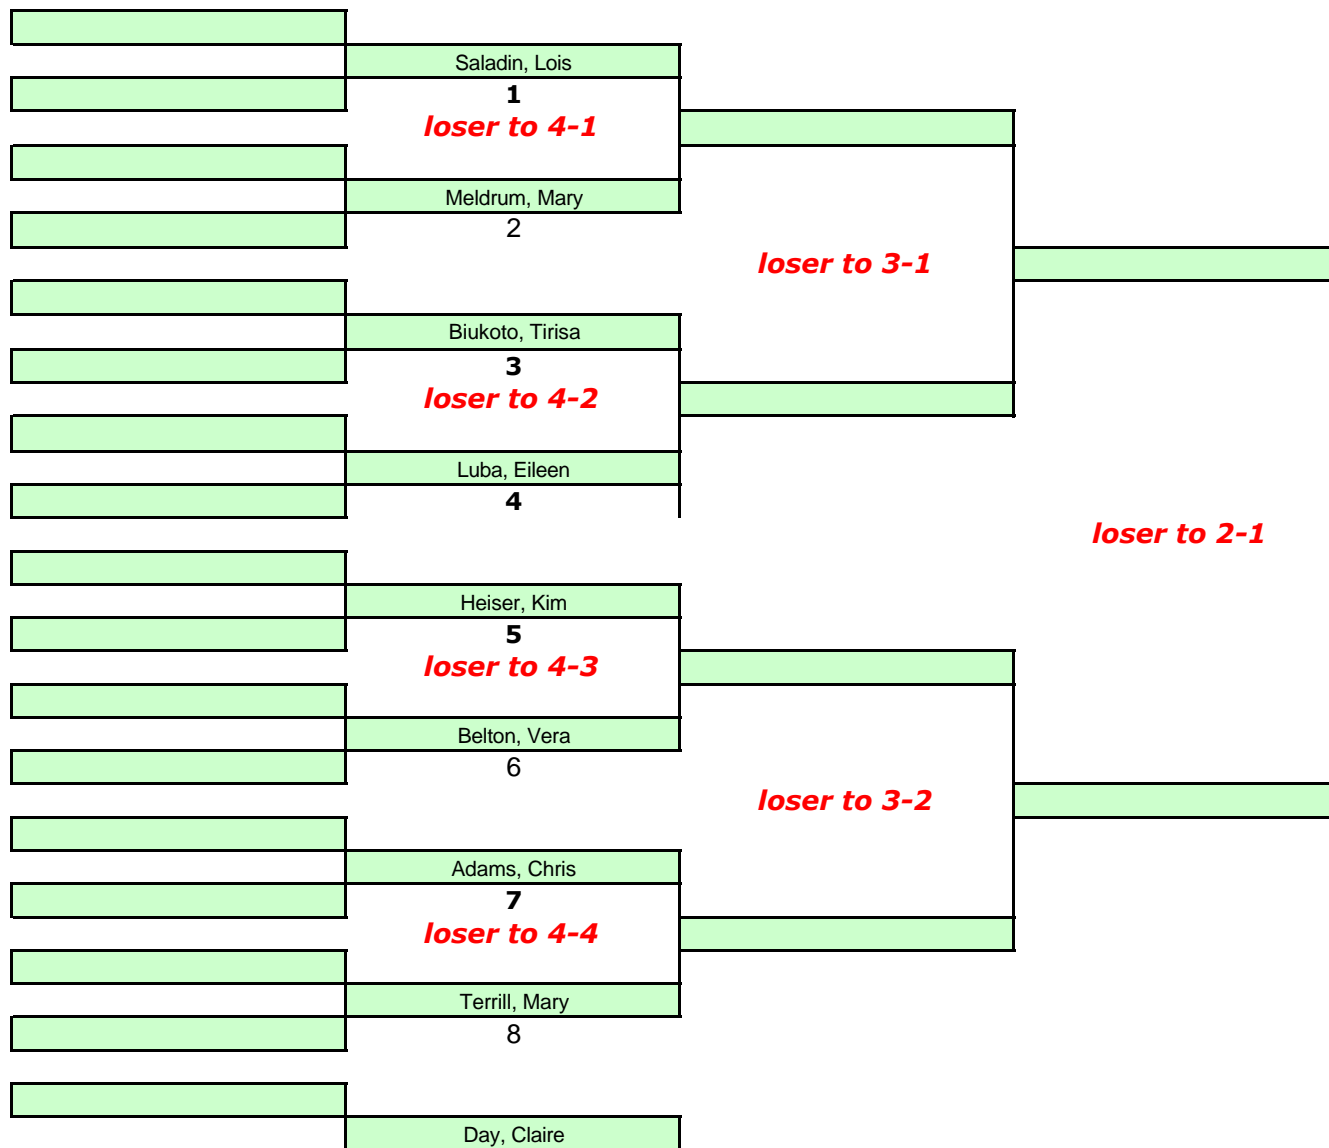

Championship Bracket

2008 Womens Singl

Day One

O
A
K
L
A
N
D

**M
O
O
R**

ALL THURSDAY MATCHES ARE AT ROSSMOOR

les

1st

2nd

3rd

4th

loser to 1-1

2nd Place

loser to 1-2

1-1

3rd place

4th place

1-2