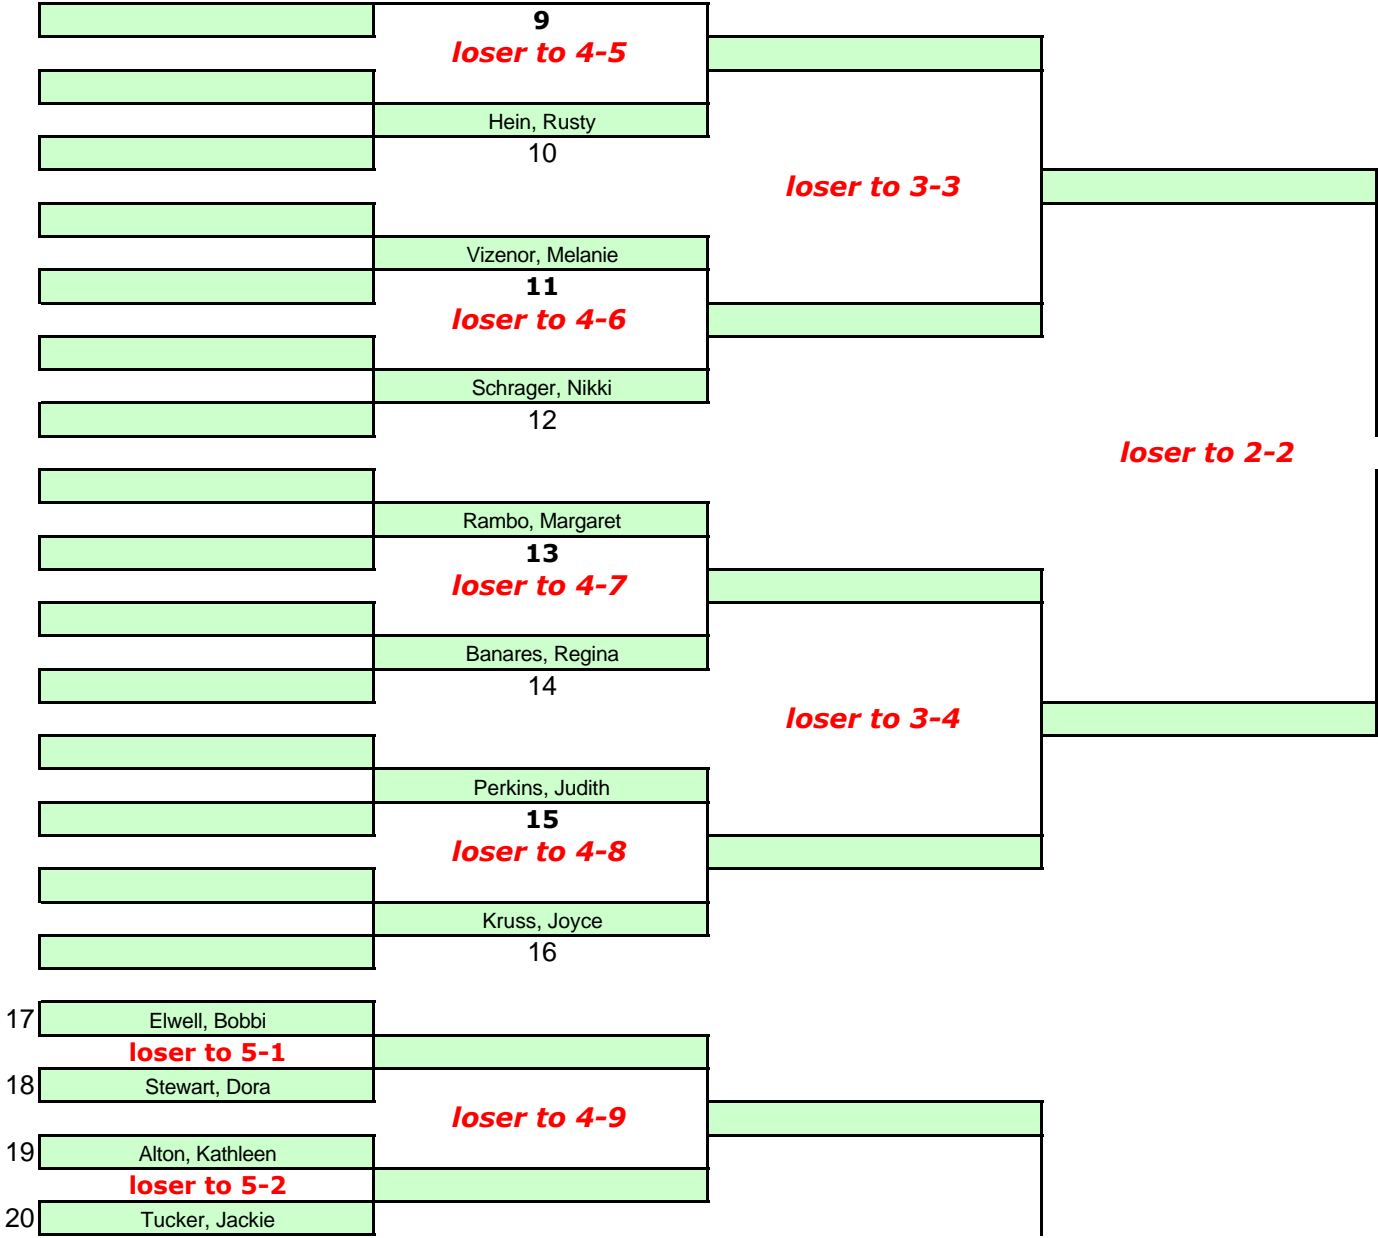

Championship Bracket

2008 Womens Singl

Day One

O
A
K
L
A
N
D

**M
O
O
R**

ALL THURSDAY MATCHES ARE AT ROSSMOOR

les

1st

2nd

3rd

4th

loser to 1-1

2nd Place

loser to 1-2

1-1

3rd place

4th place

1-2