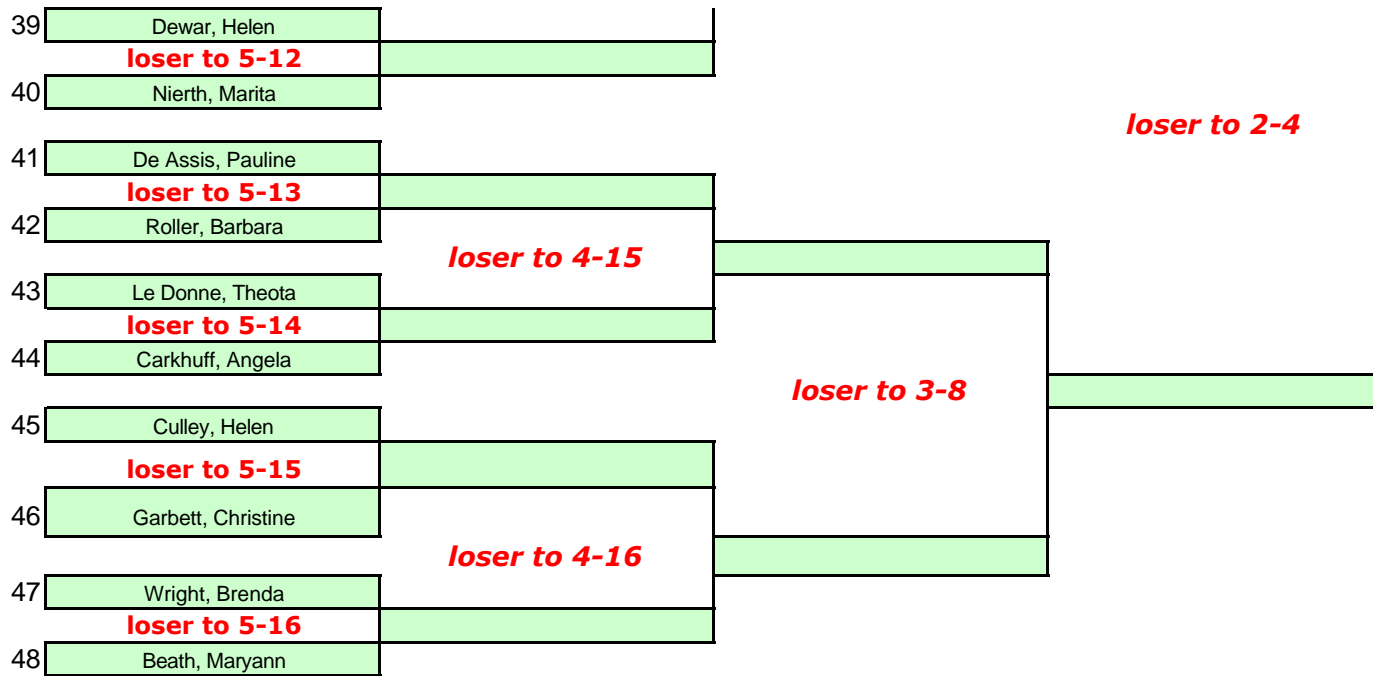

Championship Bracket

2008 Womens Singl

Day One

O
A
K
L
A
N
D

**M
O
O
R**

ALL THURSDAY MATCHES ARE AT ROSSMOOR

les

1st

2nd

3rd

4th

loser to 1-1

2nd Place

loser to 1-2

1-1

3rd place

4th place

1-2